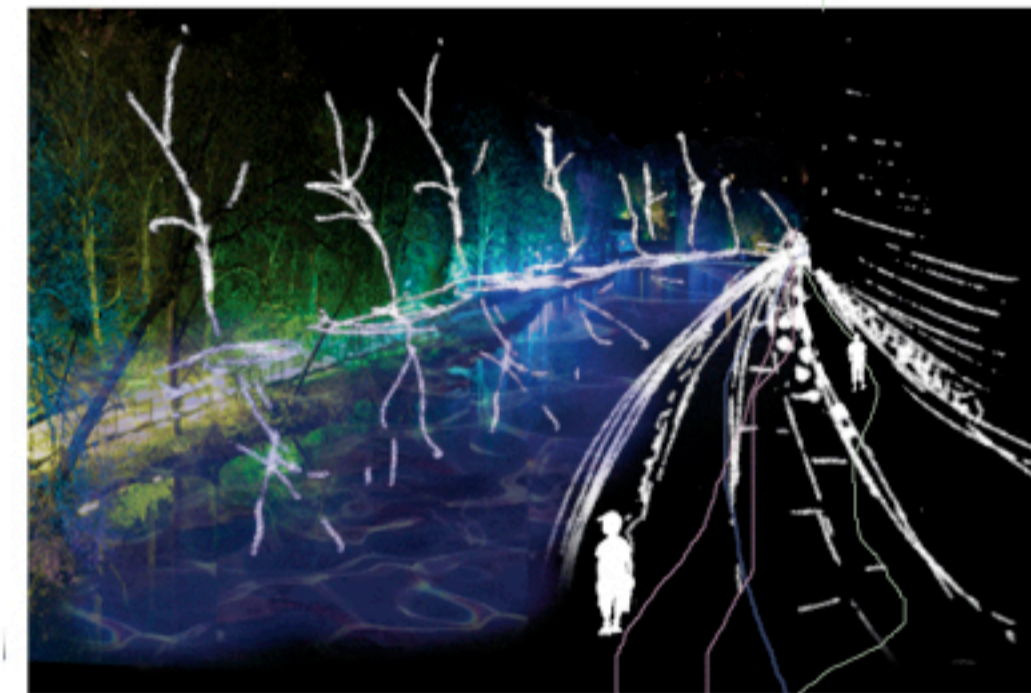

12 Granary St. Mooring Water Tower

9 Camley Street Bridge

8 Granary Street Mooring Projection Wall

6 St Pancras Lock

4 Trees in Camley Street Natural Park

2 Pontoon Walkway

Light Trail on Regent's Canal By CREATMOSPHERE

22 – 25 April 2010
from dusk - 11pm

www.creatmosphere.com

With thanks to National Grid, British Waterways,
Camley Park, Granary Street Mooring and Balfour Beatty