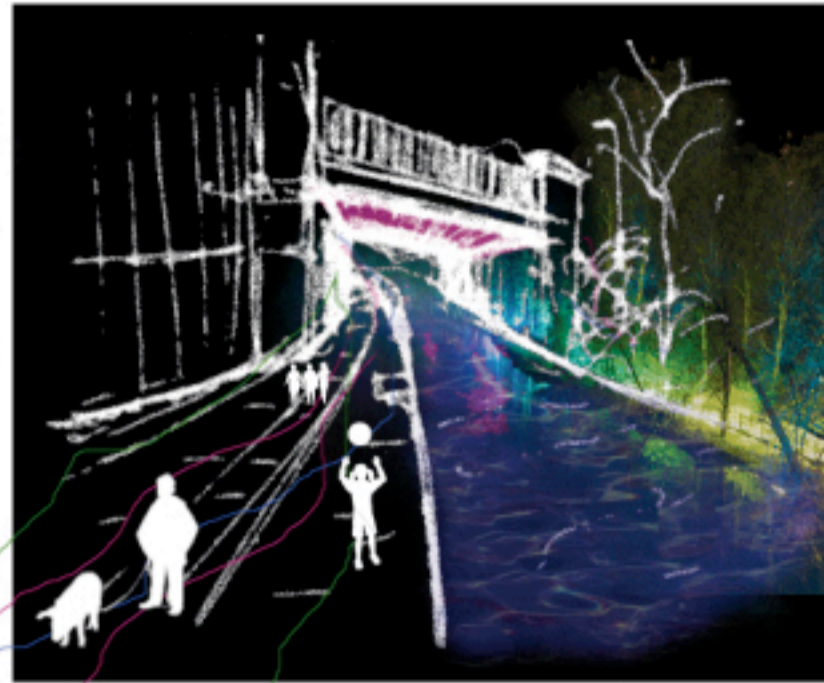

12 Granary St. Mooring Water Tower

9 Camley Street Bridge

8 Granary Street Mooring Projection Wall

6 St Pancras Lock

4 Trees in Camley Street Natural Park

2 Pontoon Walkway

Light Trail on Regent's Canal By CREATMOSPHERE

22 – 25 April 2010
from dusk - 11pm

www.creatmosphere.com

With thanks to National Grid, British Waterways,
Camley Park, Granary Street Mooring and Balfour Beatty