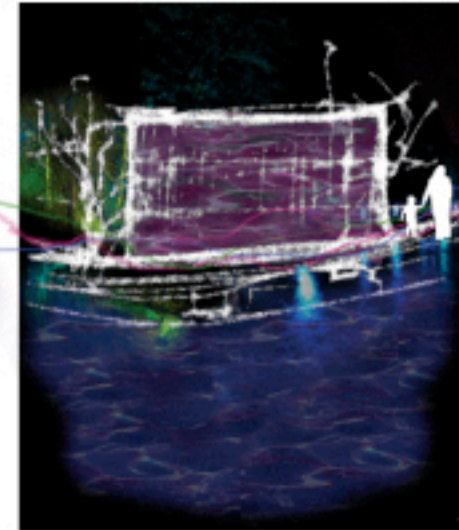

12 Granary St. Mooring Water Tower

9 Camley Street Bridge

8 Granary Street Mooring Projection Wall

6 St Pancras Lock

4 Trees in Camley Street Natural Park

2 Pontoon Walkway

Light Trail on Regent's Canal By CREATMOSPHERE

22 – 25 April 2010
from dusk - 11pm

www.creatmosphere.com

With thanks to National Grid, British Waterways,
Camley Park, Granary Street Mooring and Balfour Beatty