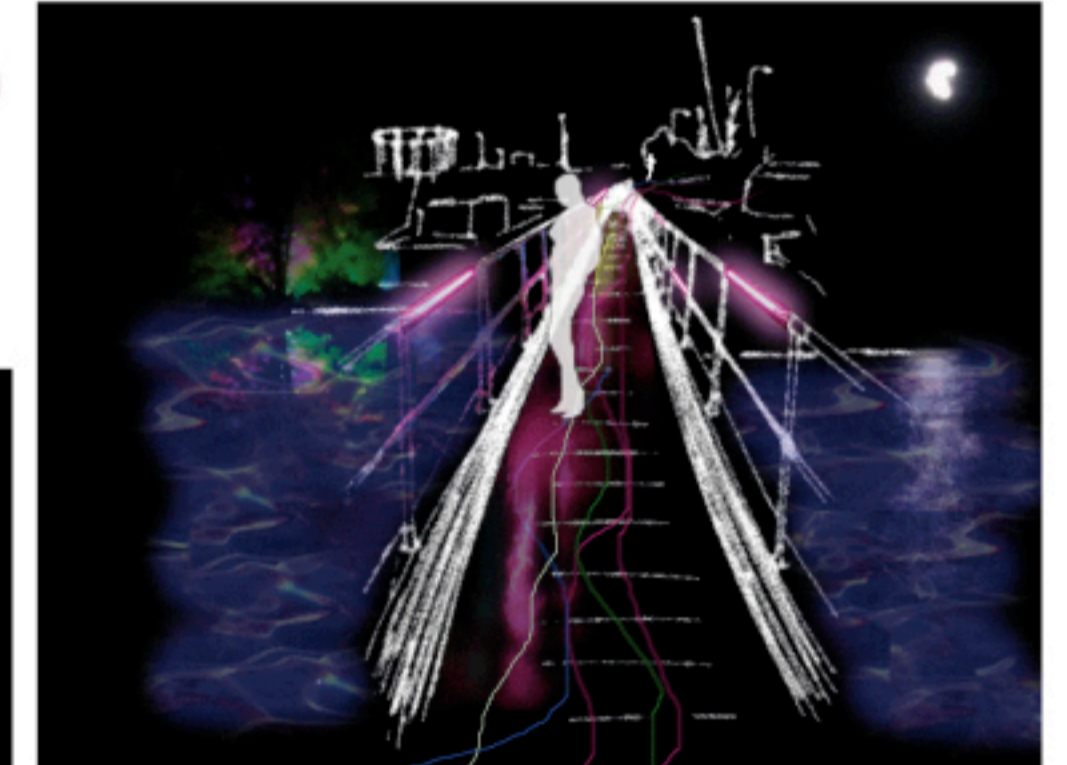

12 Granary St. Mooring Water Tower

9 Camley Street Bridge

8 Granary Street Mooring Projection Wall

6 St Pancras Lock

4 Trees in Camley Street Natural Park

2 Pontoon Walkway

Light Trail on Regent's Canal By CREATMOSPHERE

22 – 25 April 2010
from dusk - 11pm

www.creatmosphere.com

With thanks to National Grid, British Waterways,
Camley Park, Granary Street Mooring and Balfour Beatty